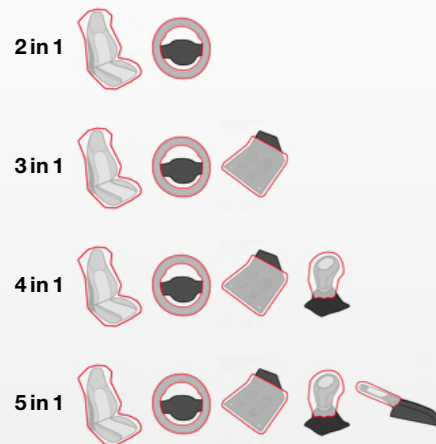

FITS IN THE JOB SHEET FOLDER

MATCHING FOLDER ON PAGE 40

PACKED IN A PRACTICAL EASY-ACCESS BOX

MATCHING DISPENSER ON PAGE 26

INDIVIDUAL KIT-SOLUTION

UP TO 5 ITEMS IN ONE SET

MINIMUM ORDER QUANTITY 5.000

SIMPLY PICK WHAT YOU NEED