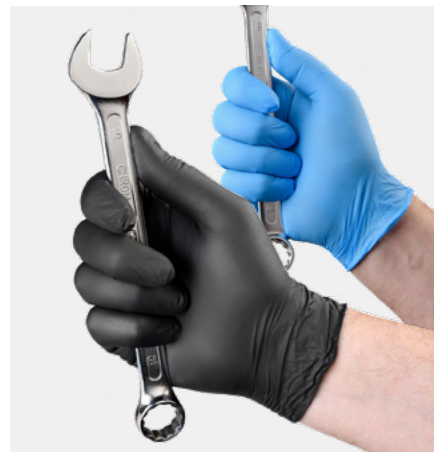

NITRIL DISPOSABLE GLOVE
„MANUTRIL“

100 pieces per dispenser box
1.000 pieces per carton

- Areas of application: Industry, workshops, paint jobs, cleaning/hygiene, service, construction, etc.
- Powder-free
- Moisture-repellent, stable, flexible
- Very comfortable fit
- For use against minimal risks only

BLACK

ART. NO. 0970814
M
ART. NO. 0970815
L
ART. NO. 0970816
XL

BLUE

ART. NO. 0970712
S
ART. NO. 0970711
M
ART. NO. 0970710
L
ART. NO. 0970713
XL