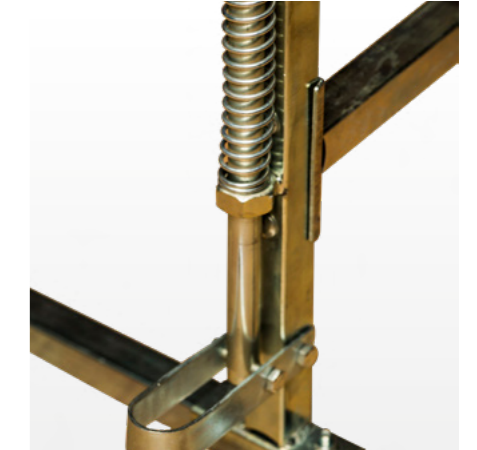

BUMPER STAND

WITH BUMPER SUPPORT

- 105 x 75 x 112 cm
- White

ART. NO. 0960108
1 piece per carton
50 pieces per pallet

GLASS STAND

WITH 4 SUCTION CUPS

- 105 x 75 x 112 cm
- Silver

ART. NO. 0960202
1 piece per carton
54 pieces per pallet

PAINT GUN HOLDER

- Powder coated steel
- Colour: graphite
- 95mm x 220mm x 390mm
- Weight: approx. 630g
- Removable filter holder

ART. NO. 0860101
1 piece per box
10 pieces per carton

New

ASSEMBLY- AND GLASS STAND

PREMIUM

- With crosslinks at the base for optimum stability
- Adjustable height and length
- 272 kg capacity
- Protective cushions prevent displacement and damage

ART. NO. 0960210
1 piece per carton
15 pieces per pallet

STANDARD

- Adjustable height 85 - 100 cm
- 225 kg capacity
- Protective cushions prevent displacement and damage

ART. NO. 0960200
1 piece per carton
34 pieces per pallet

New

MOBILE PAINTING STAND

- Turnable
- With foot pedal for locking
- Including 6 arms and clips + 1 Spray gun holder
- Additional extension of 70 cm
- Galvanized steel frame with 2 wheels
- Ensures a stable stand

ART. NO. 0960105
1 piece per carton
25 pieces per pallet

2 IN 1 CREEPER AND CHAIR

PREMIUM

- 1195 x 445 x 150 mm
- Black
- For convenient working at and underneath a vehicle
- Cushioned lying and head part
- Low noise castors with rubber
- Quick and easy conversion from creeper to seat

ART. NO. 0930002
1 piece per carton