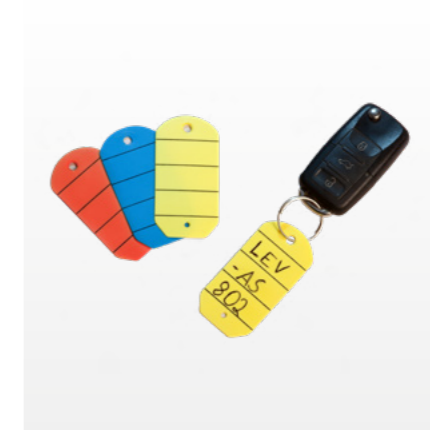

KEY TAG
„RING TAG“

WRITABLE SURFACE

- 200 pieces per carton
- Incl. 2 waterproof special pens

ART. NO. 0850101 yellow

ART. NO. 0850102 blue

ART. NO. 0850103 red

INDIVIDUALIZABLE