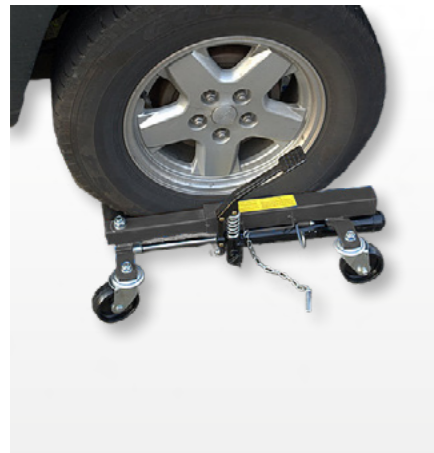

New

VEHICLE POSITIONING JACK

HYDRAULIC

- An essential tool for dealerships, workshops, towage services, fire services and at exhibitions
- Easy vehicle maneuvering within minimal space
- Easy foot-pedal lifts vehicle easily without touching the frame
- 2 positioning jacks permit full 180° vehicle pivot
- Rigid steel frame
- 680 kg capacity