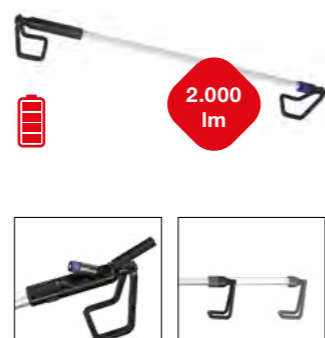

Engine compartment lamp

Professional service

- ✓ Lamp with bracket under the hood
- ⊕ Bracket spacing: from 117 to 197 cm
- ⊕ Impact resistance: IK10
- ⊕ Degree of protection: IP54
- ⊕ Color temperature: 6500 K
- ⊕ Max. luminous flux: 2.000 lm
- ⊕ Light source: 50x SMD LED
- ⊕ Battery level indicator
- ⊕ Charging time: 4h
- ⊕ Luminous flux/ Working time: 500 lm = 4h
  1000 lm = 2h
  2000 lm = 1h
- ⊕ Lithium Ion Battery: 3,78 V 4800 mAh
- ⊕ Removable battery

Art. No. 0504788
1 piece per carton