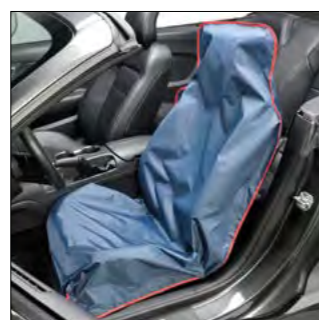

- ✚ 80 x 145 cm
- 📄 Washable at 30°C
- ⚠ Not suitable for light leather seats
- 📄 Suitable hook magnet on page 57
- 🔄 Customizable

Art. No. 0990301
📏 Black
1 piece per PE-bag
10 pieces per bag
100 pieces per carton