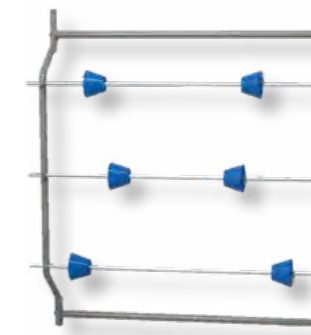

Roll dispenser

For three roll

- ✚ 790 x 395 x 160 mm
- ✚ Max. roll length: 650 mm
- Graphite
- ⊕ Incl. conical stoppers, which prevent the roll from slipping back and forth

Art. No. 0960673
1 piece per carton
10 pieces per outer carton