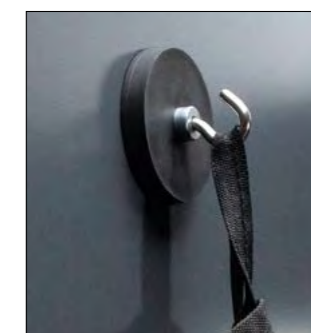

Art. No. 0960708
1 piece per carton
34 pieces per pallet

PÖWMAG Hook magnet rubber coated

- ⊕ Variable placeable hanging device at the workplace
- ⊕ Ideal for clean and tidy storage of the reusable Serwo cover
- ◆ Rubber coating protects against scratches on sensitive surfaces or paintwork
- ⊕ The hook can be removed by unscrewing
- ✚ Ø 55 mm
- ◆ Black
- ⊕ Neodymium magnet
- ⊕ High adhesive force: 21 kg
- ⊕ M8 inner thread
- 🔧 Customizable