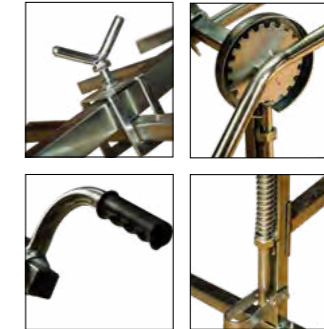

Vehicle positioning jack

Hydraulic wheel dolly

- ✔ An essential tool for dealerships, workshops, towage services, fire services and at exhibitions
- ✔ Easy vehicle maneuvering within minimal space
- ✔ Lifts the vehicle in seconds
- ✔ 2 positioning jacks permit full 180° vehicle pivot, with 4 it can be moved completely freely
- ✔ Rigid steel frame
- ✔ 680 kg capacity

Art. No. 0930010
1 piece per carton
12 cartons per pallet

Storage rack for hydraulic wheel dollies

- ✔ Up to 4 positioning jacks store safely and save space
- ✔ Mobile

Art. No. 0930011
1 pieces per carton
48 cartons per pallet

Assembly- and glass stand

Standard

- ✔ Adjustable height 85 - 100 cm
- ✔ 225 kg capacity
- ✔ Protective cushions prevent displacement and damage
- ✔ Graphite

Art. No. 0960200
1 piece per carton
34 pieces per pallet

Mobile painting stand

Premium

- ⊕ With foot pedal for locking
- ⊕ Including 6 arms and clips + 1 Spray gun holder
- ⊕ Additional extension of 70 cm
- ⊕ Ensures a stable stand during painting work

Art. No. 0960105
1 piece per carton
25 pieces per pallet

Bumper stand

With bumper support

- ⊕ 105 x 75 x 112 cm
- ✔ Graphite

Art. No. 0960108
1 piece per carton
50 pieces per pallet

Glass stand

With 4 suction cups

- ⊕ 105 x 75 x 112 cm
- ✔ Graphite

Art. No. 0960202
1 piece per carton
54 pieces per pallet

Assembly- and glass stand

Premium

- ✔ With crosslinks at the base for optimum stability
- ✔ Adjustable height and length
- ✔ 272 kg capacity
- ✔ Protective cushions prevent displacement and damage
- ✔ Graphite

Art. No. 0960210
1 piece per carton
15 pieces per pallet

Paint gun holder

- ⊕ 95 mm x 220 mm x 390 mm
- ✔ Graphite
- ✔ Powder coated steel
- ✔ Approx. 630g
- ⊕ Removable filter holder

Art. No. 0860101
1 piece per box
10 pieces per carton