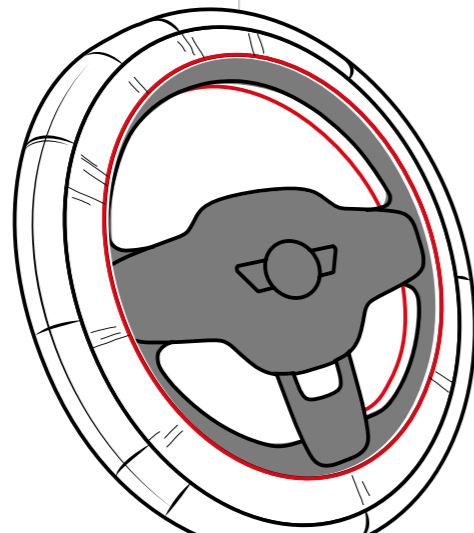

Reusable seat cover

Synthetic leather standard

- Black
- Washable
- Not suitable for light leather seats
- Customizable

Art. No. 0990320
for passenger car
65 x 135 cm
1 piece per PE-bag
20 pieces per carton
360 pieces per pallet

Art. No. 0990321
for truck
66,5 x 149 cm (XL)
1 piece per PE-bag
20 pieces per carton
360 pieces per pallet

Reusable seat cover

Synthetic leather premium

- 62x134cm
- Black
- Premium synthetic leather
- Not suitable for pale leather seats!
- Washable
- Optimized fit
- Fixation on the backside
- With hanging loop
- Customizable

Art. No. 0990322
1 piece per PE-bag
20 pieces per carton
360 pieces per pallet

Disposable steering wheel cover

PE - with elastic band - for cars

- Ø 40 cm
- White
- PE
- 30 µm
- Sale in whole cartons only
- Wall dispenser see page 61

Art. No. 0990450
250 pieces per dispenser box
4 boxes per outer carton
128 boxes per pallet

Disposable steering wheel cover XL

PE - with elastic band - for trucks

- Ø 55 cm
- White
- PE
- 30 µm
- Sale in whole cartons only

Art. No. 0990451
250 pieces per dispenser box
4 boxes per outer carton
56 boxes per pallet

Reusable steering wheel cover Tool bag

Nylon - with elastic band - for cars

- Ø 40 cm
- Black/grey
- Nylon
- With 3 tool pockets
- Customizable

Art. No. 0990355
1 piece per PE-bag
100 pieces per carton

Reusable steering wheel cover

Nylon - with elastic band - for cars

- Ø 40 cm
- Blue
- Nylon
- Customizable

Art. No. 0990350
1 piece per PE-bag
200 pieces per carton
18 boxes per pallet

Reusable steering wheel cover

PVC - with elastic band - for cars

- Ø 40 cm
- Blue
- PVC
- 110 µm

Art. No. 0990440
1 piece per PE-bag
20 pieces per carton
300 pieces per outer carton

Disposable steering wheel cover

PE - stretch film - for cars

- 18 x 51 cm
- White
- PE
- 40 µm
- Perforated on roll

Art. No. 0990406
500 pieces per roll
175 rolls per pallet